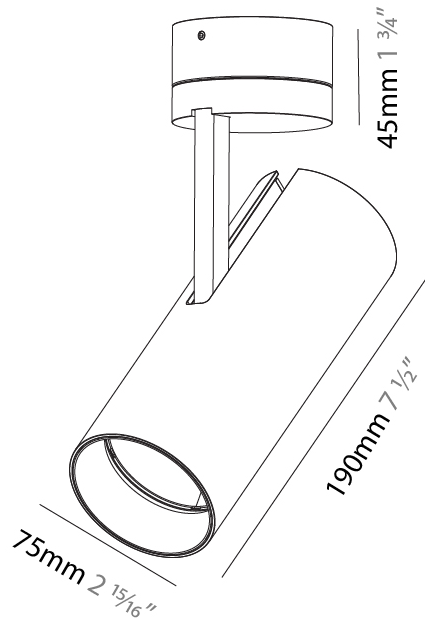

GENERAL

Series: Imagine
Subseries: Imagine 75
Brand: Prolicht
Division: Architectural
Mounting Type: Surface
Mounting Location: Ceiling
Subcategory: Spots

PHYSICAL

Shape: Cylinder
Diameter (mm): 75
Diameter (in): 2 ¹⁵/₁₆
Height (mm): 190
Height (in): 7 ¹/₂
Max. Overall Height (mm): 235
Max. Overall Height (in): 9 ¹/₄
Light Distribution: Adjustable / Direct
Weight (kg): 0.919
Weight (lbs): 2.02
Fixture Finish: SSR / BKV / CWI / CRY / HAB / LAG / UFT / ITA / RUA / RUR / MIC / FTG / MYG / TWT / LOD / PUS / FRO / FUP / KIA / POP / BLS / SPG / MEY / GOH / GUM / CHC / COM / ABZ / JAG / OBR / MOS / ROR
Fixture Material: Aluminum Die Cast

ELECTRICAL

Lamp Type: LED (Zhaga Standard)
Input Wattage (W): 13.2 / 16.5
Total Output Wattage (W): 12 / 15
Dimming: Tri-Mode (Non-Dimming and Phase Dimming (120Vac only) and 0-10V Dimming)
Driver Included: Yes
Driver Location: Integrated
Driver Type: Constant Current - Universal
Driver Class: Class 2
Input Voltage (V): 120 - 277
Constant Current (MA): 350

LED

Number of LEDs: 1
Color Temperature (°K): 2700 / 3000 / 3500 / 4000
Max. Delivered Lumen (lm): 870 / 970 / 1038 / 1060
CRI: >90 CRI
Lamp Life (hrs): 50000

OPTICAL

Reflector°: 10
Adjustability: Rotational 350°; Tilt 90°

RATINGS AND CERTIFICATIONS

Certified By: Certified for North American Standards
IP rating: IP20