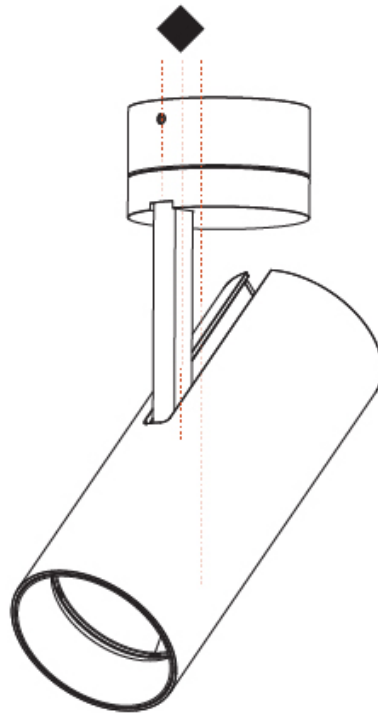

A3D114-

PROJECT

TYPE

SPECIFIER

QUANTITY

DATE