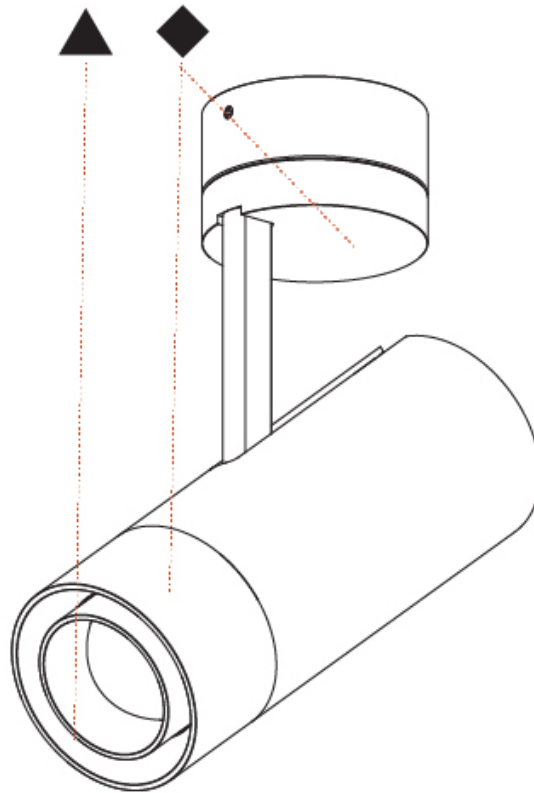

A3D105-

PROJECT

TYPE

SPECIFIER

QUANTITY

DATE

A